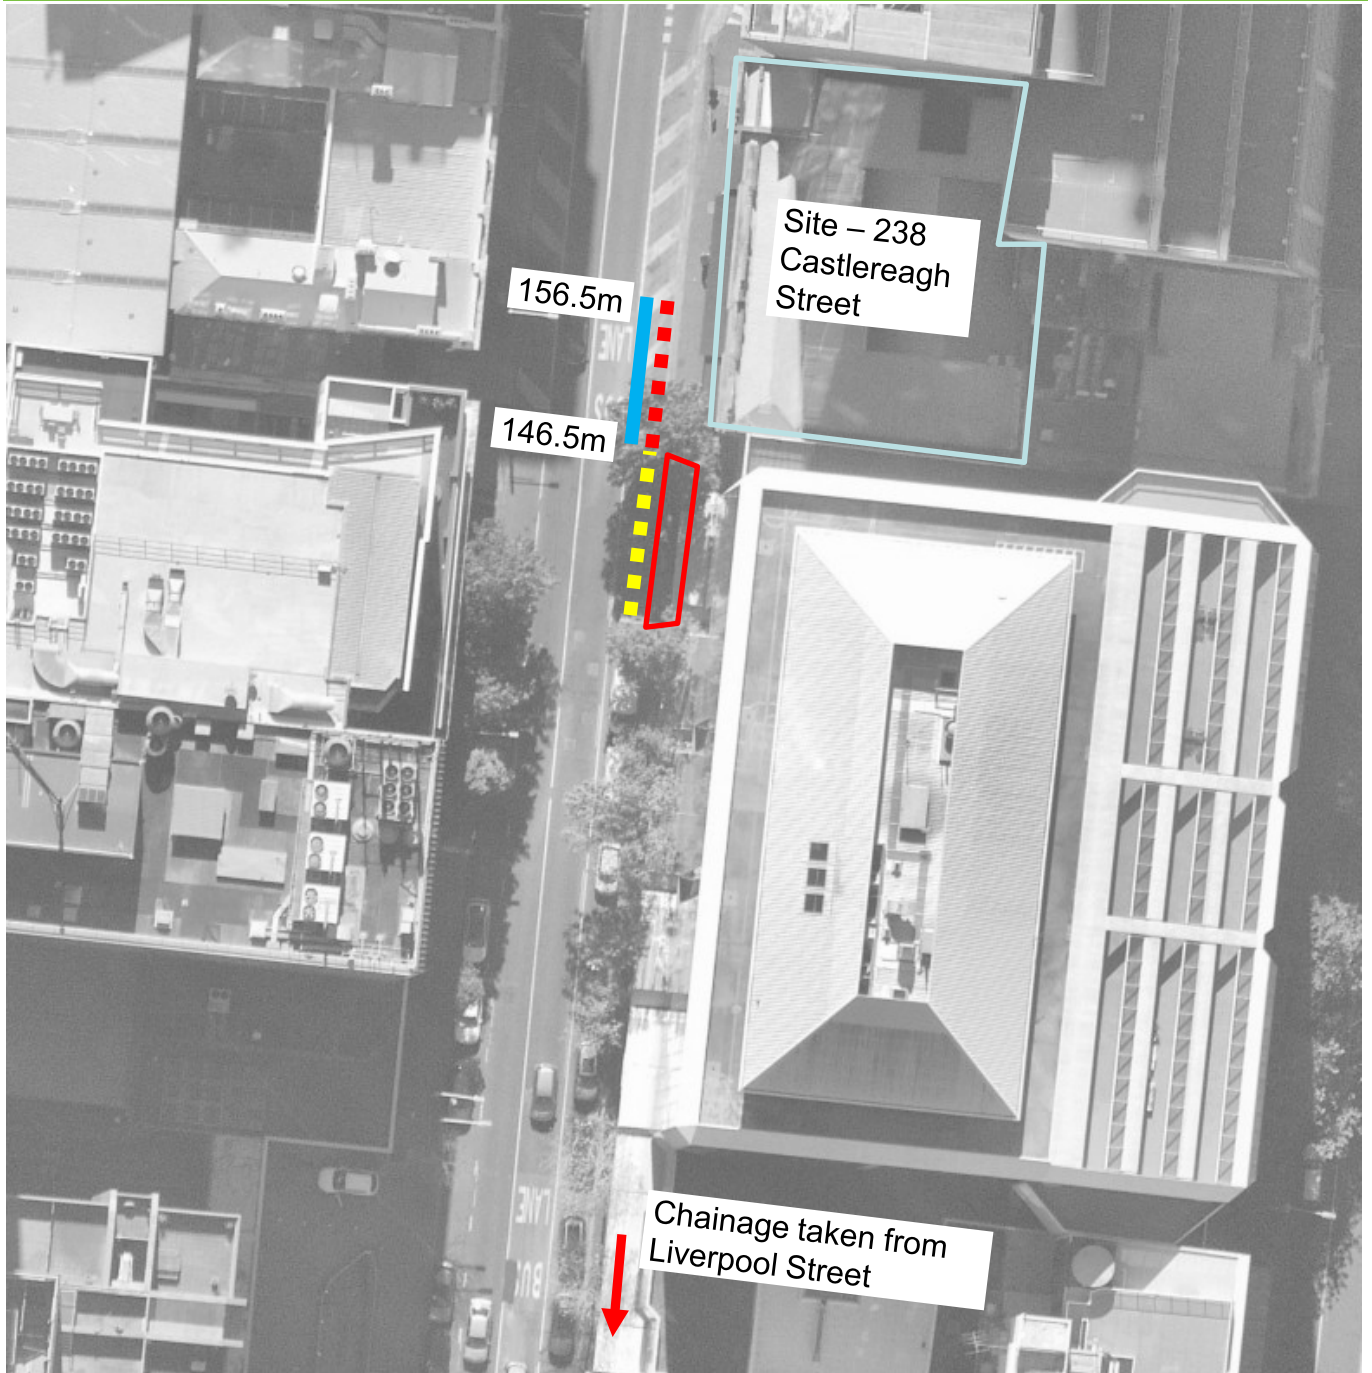

Castlereagh Street, Sydney Proposed Works Zone

Existing

“No Stopping”
(Driveway)

“No Parking Fire Brigade
Vehicles Excepted”

Proposed

“Works Zone 7am-6pm Mon-Fri 7-
10am Sat” and “No Parking Fire
Brigade Vehicles Excepted Other
Times”